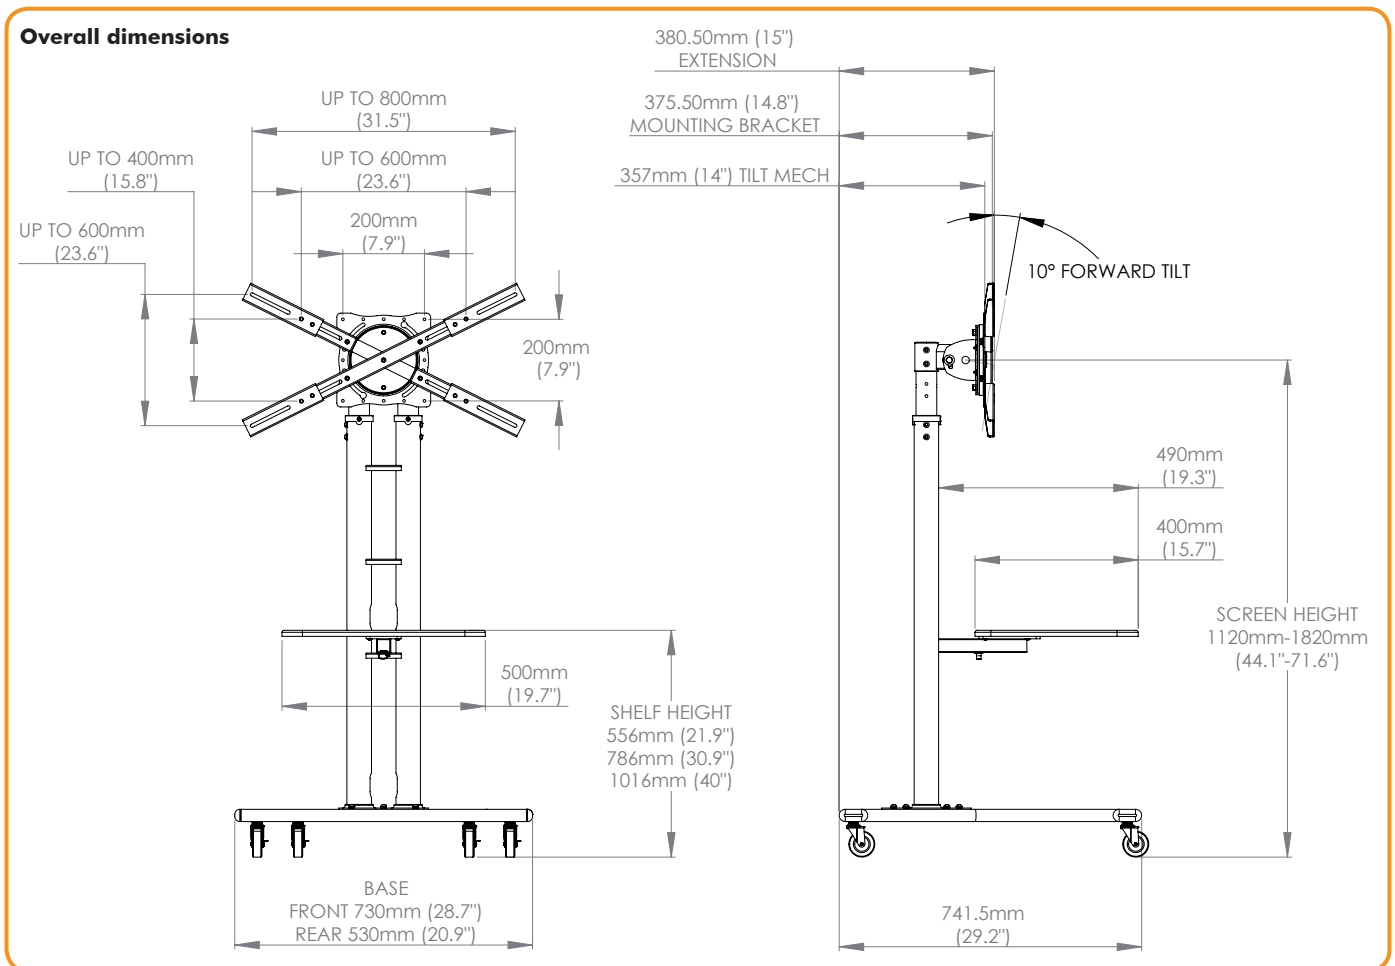

Product information

Product Code	Load capacity	Material	Colour
TH-TVCB	50kg (110lbs)	Steel	Black

Package information, single unit

Size	Ship weight	UPC code	Contents
110cm x 24.5cm x 79cm (43.3" x 9.6" x 31.1")	40kg (88lbs)	881493007895	All hardware required for installation supplied

No master pack available, ships as single unit only

Technical drawings

Atdec mounts are designed, developed and tested in Australia. While all efforts have been made to ensure the information in this brochure was correct as of the date of printing, we reserve the right to change specifications without notice. Please refer to the website for our full range along with the latest details on specifications, compatibility and dealer location. Atdec and Telehook are registered trademarks with all rights reserved. Copyright November 2012.

Atdec Global www.atdec.com.au
Atdec North America www.atdec.com