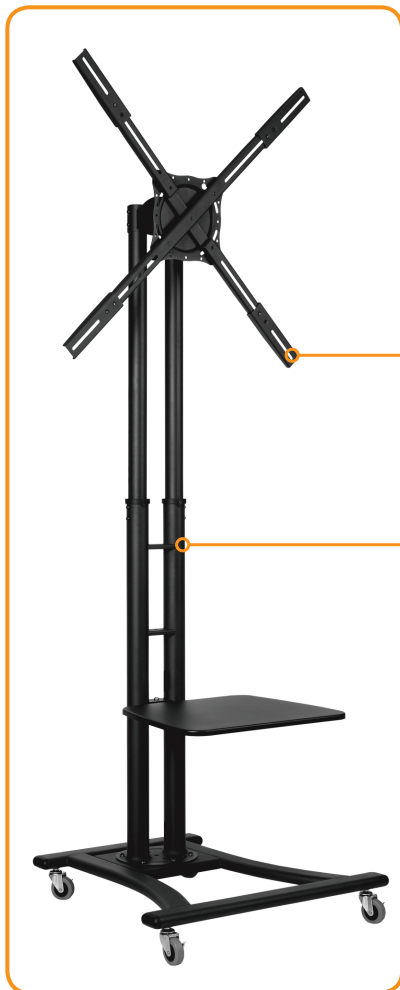

Mobile TV Cart TH-TVCB

The Telehook TH-TVCB mobile TV cart is designed for presentation and education applications. It supports a wide range of heavy weight displays (up to 50kg or 110lbs) thanks to its versatile universal mounting head. It is designed for quick and easy assembly, includes internal cable management and comes with a height adjustable shelf for use with modern media devices. Combining maneuverability with a vast range of display movement and height adjustability, it is the perfect solution for any application where you frequently need to maneuver a medium to large display.

Mounting hole pattern:
From 200mm to 800mm wide
From 200mm to 600mm high

Maximum weight carrying capacity:
50kg (110lbs)

Product key features:

- All in one solution for education and presentation applications
- Supports heavy weight displays of up to 50kg (110lbs)
- Internal cable management
- Includes a height adjustable shelf for use with modern media devices (DVD, Blu-Ray etc)
- Designed for quick and easy assembly

25° of downward tilt

Universal mounting head supports a large range of displays

700mm (27.5") of height adjustment

Landscape to portrait rotation

Height adjustable shelf for use with modern media devices (DVD, Blu-Ray etc)

Internal cable management

Atdec Global www.atdec.com.au
Atdec North America www.atdec.com

Product information

Product Code	Load capacity	Material	Colour
TH-TVCB	50kg (110lbs)	Steel	Black

Package information, single unit